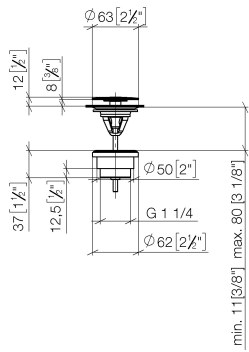

Basin Waste without press-closing 1 1/4" - Brushed Chrome

IMO

10 126 970

Fits: IMO, LULU, MADISON, MEM, TARA,
CL.1, LISSÉ, VAIA, META, CYO

	Brushed Chrome	10 126 970-93
	Chrome	10 126 970-00
	Brushed Platinum	10 126 970-06
	Platinum	10 126 970-08
	Durabrand (23kt Gold)	10 126 970-09
	Dark Chrome	10 126 970-19
	Light Gold	10 126 970-26
	Brushed Light Gold	10 126 970-27
	Brushed Durabrand (23kt Gold)	10 126 970-28
	Matte Black	10 126 970-33
	Brushed Bronze	10 126 970-42
	Brushed Champagne (22kt Gold)	10 126 970-46
	Champagne (22kt Gold)	10 126 970-47
	Brushed Dark Platinum	10 126 970-99

Basin Waste without press-closing 1 1/4" - Brushed Chrome

IMO

10 126 970

Only suitable for sinks without an overflow.

10 126 970

mm [inches]

10 126 970

Parts for other finishes can be found here: [Chrome](#)

Spare parts list

No.	Item Number	Name	Quantity used	Delivery time
1	09 31 20 097-93	plug	1	20
2	09 30 30 179 90	screw	1	2
3	09 11 01 038-93	cup	1	20
4	09 14 05 061 90	seal	1	2
5	09 14 03 153 90	seal	1	2
6	09 11 10 156-93	connection	1	20