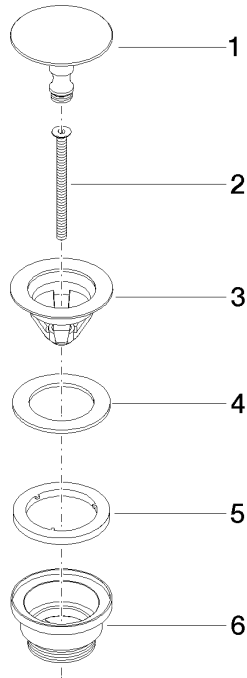

Basin Waste without press-closing 1 1/4" - Brushed Chrome

IMO

10 126 970

Fits: IMO, LULU, MADISON, MEM, TARA,
CL.1, LISSÉ, VAIA, META, CYO

	Brushed Chrome	10 126 970-93
	Chrome	10 126 970-00
	Brushed Platinum	10 126 970-06
	Platinum	10 126 970-08
	Durabrand (23kt Gold)	10 126 970-09
	Dark Chrome	10 126 970-19
	Light Gold	10 126 970-26
	Brushed Light Gold	10 126 970-27
	Brushed Durabrand (23kt Gold)	10 126 970-28
	Matte Black	10 126 970-33
	Brushed Bronze	10 126 970-42
	Brushed Champagne (22kt Gold)	10 126 970-46
	Champagne (22kt Gold)	10 126 970-47
	Brushed Dark Platinum	10 126 970-99

Basin Waste without press-closing 1 1/4" - Brushed Chrome

IMO

10 126 970

Only suitable for sinks without an overflow.

10 126 970

mm [inches]

10 126 970

Parts for other finishes can be found here: [Chrome](#)

Spare parts list

No.	Item Number	Name	Quantity used	Delivery time
1	09 31 20 097-93	plug	1	20
2	09 30 30 179 90	screw	1	2
3	09 11 01 038-93	cup	1	20
4	09 14 05 061 90	seal	1	2
5	09 14 03 153 90	seal	1	2
6	09 11 10 156-93	connection	1	20